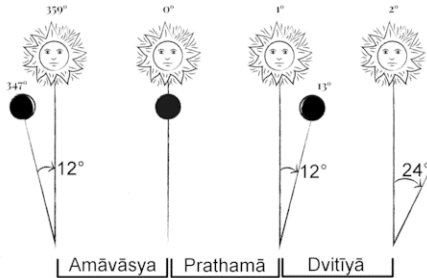

**Hindu day changes at the sunrise (not midnight),** a Hindu day (Vaar) is from one sunrise to another. The Hindu date or tithi doesn't change at the midnight, and it is not always fixed 24 hours long it can be anything between 19 to 26 hours. Each 12 degrees distance between the Sun and the Moon is Tithi. Panchangam contains two types of calculations: **Local coordinates like longitude and latitude:** Sunrise, Sunset, Moonrise, Moonset depends on this set. **The Geocentric astronomical positions for the Sun and the Moon.**