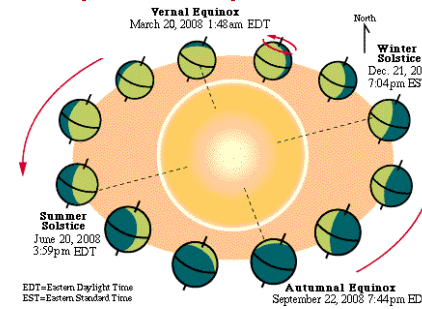

About myPanchang.com: myPanchang.com is the leading panchang maker providing the most accurate panchagam for over more than 394 cities all over the world based on highly accurate driga ganitha. Most temples in the world rely on myPanchang.com for accurate Panchang data and festival observance times. For more details please visit <http://www.mypanchang.com>.

Calendar Acknowledgements

Panchangam Data
Festivals &
Muhurthas
Calculated by

Dr. Ramchandra Joisa, Sistla Somayajulu
mypanchang.com
World's leading Panchanga Maker

mypanchang.com
Pandit Mahesh Shastriji
Panchang Ganitha, Panchang Siddhanti
mypanchang.com
Seattle, WA USA