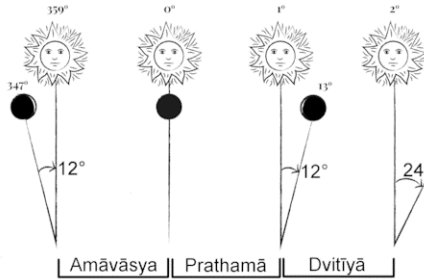

Hindu day changes at the sunrise (not midnight), a Hindu day (Vaar) is from one sunrise to another. The Hindu date or tithi doesn't change at the midnight, and it is not always fixed 24 hours long it can be anything between 19 to 26 hours. Each 12 degrees distance between the Sun and the Moon is Tithi. Panchangam contains two types of calculations: **Local coordinates like longitude and latitude:** Sunrise, Sunset, Moonrise, Moonset depends on this set. **The Geocentric astronomical positions for the Sun and the Moon.** The tithi, nakshatra, yoga and karana are based on this set of calculations. This astronomical phenomenon happens instantly at the same moment on the earth everywhere, and hence thithis, nakshatra will begin and end at the same time / instance all over the world and we must convert them