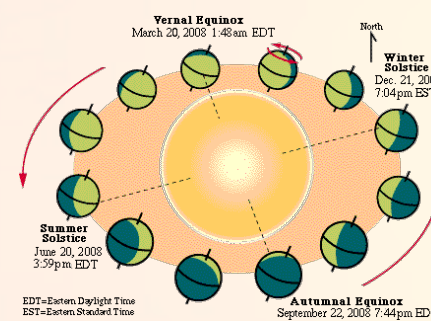

between the Sun and the Moon is Tithi. The tithi, nakshatra, yoga and karana are based on geocentric positions of the Sun and the Moon. This astronomical phenomenon happens at the same time on the earth everywhere, and hence tithis, nakshatra will begin and end at the same time all over the world, and we must convert them to our local timezone. Indian panchang makers convert these times to Indian time. Likewise, other countries needs to convert these

times in their time zone from UTC.

For example: October 17th 2008 the Ashwayuja (Ashwin) Krishna Paksha tithi Tritiya ends at 16:39:21 Indian Standard Time, and chaturthi starts. That means at 16:39 hours there is trititiya still prevailing in India. The time difference with Seattle and India is 13 hours 30 minutes (with day light saving time the difference is 12 hours 30 minutes from IST). So, let's subtract 12 hours 30 minutes from the 16:39:21.

That gives us 04:09:21 AM on October 17th. So on October 17th after that time we'll have chaturthi tithi and before we have trititiya. The earth doesn't wait for tithi or festivals to arrive in your timezone.

Uttarayana/Dakshinayana: The season occur based on earth's position around the Sun. This is due to Earth's tilt of 23.45 degrees. The Earth orbits around Sun with this tilt. When the tilt is facing the Sun, we get summer and when the tilt is away from the Sun we get winter.