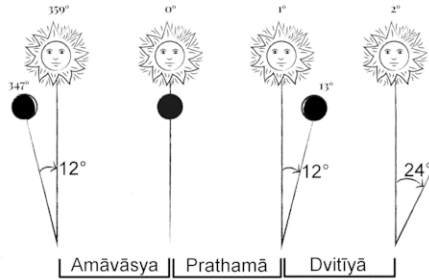

**Hindu day changes at the sunrise (not midnight),** a Hindu day (Vaar) is from one sunrise to another. The Hindu date or tithi doesn't change at the midnight, and it is not always fixed 24 hours long it can be anything between 19 to 26 hours. Each 12 degrees distance between the Sun and the Moon is Tithi. Panchangam contains two types of calculations: **Local coordinates like longitude and latitude:** Sunrise, Sunset, Moonrise, Moonset depends on this set. **The Geocentric astronomical positions for the Sun and the Moon.**