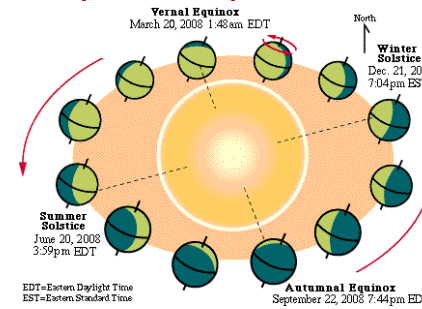

About myPanchang.com: myPanchang.com is the leading panchang maker providing the most accurate panchagam for over more than 394 cities all over the world based on highly accurate driga ganitha. Most temples in the world rely on myPanchang.com for accurate Panchang data and festival observance times. For more details please visit <http://www.mypanchang.com>.

Calendar Acknowledgements

mypanchang.com

Pandit Mahesh Shastriji

Panchang Ganitha, Panchang Siddhanti

mypanchang.com

Seattle, WA USA

Dr. Ramchandra Joisa, Sistla Somayajulu

mypanchang.com

World's leading Panchanga Maker

Panchangam Data

Festivals &

Muhurthas

Calculated by

Advisors